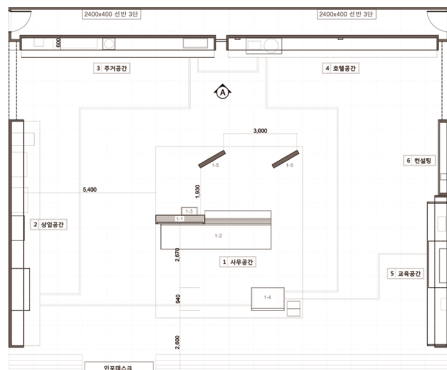

Location | KINTEX

Period | 2018. 10. 2 ~ 10. 5

Exhibitor

LG Electronics

Web | www.lge.co.kr

Booth Plan

Concept | Total Cooperate Solution

Size | 270 m²